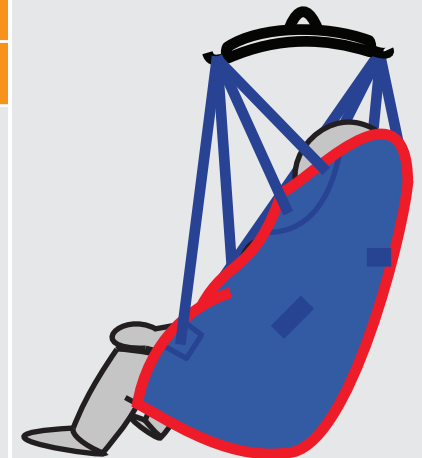

Universal Sling (without Head Support)

Medium UM882	Large UM883
<p>W: 39" H: 47" Best Fits: 140-200LB Capacity: 400LB</p>	<p>W: 43" H: 48" Best Fits: 200-400LB Capacity: 400LB</p>

Specifications are a guideline only and are subject to change without notice.

Universal Sling (with Head Support)

Small UMH831	Medium UMH832	Large UMH833
<p>W: 33" H: 49" Best Fits: 85-140LB Capacity: 400LB</p>	<p>W: 38.5" H: 54" Best Fits: 140-200LB Capacity: 400LB</p>	<p>W: 42.5" H: 59" Best Fits: 200-400LB Capacity: 400LB</p>