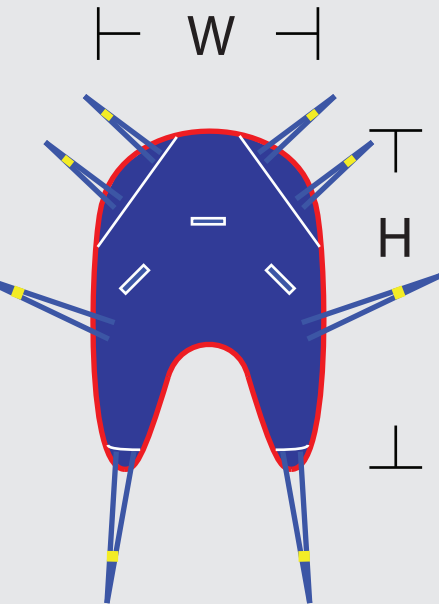

Universal Sling (without Head Support)

Medium UM882	Large UM883
<p>W: 39" H: 47" Best Fits: 140-200LB Capacity: 400LB</p>	<p>W: 43" H: 48" Best Fits: 200-400LB Capacity: 400LB</p>

Specifications are a guideline only and are subject to change without notice.

Universal Sling (with Head Support)

Small UMH831	Medium UMH832	Large UMH833
<p>W: 33" H: 49" Best Fits: 85-140LB Capacity: 400LB</p>	<p>W: 38.5" H: 54" Best Fits: 140-200LB Capacity: 400LB</p>	<p>W: 42.5" H: 59" Best Fits: 200-400LB Capacity: 400LB</p>