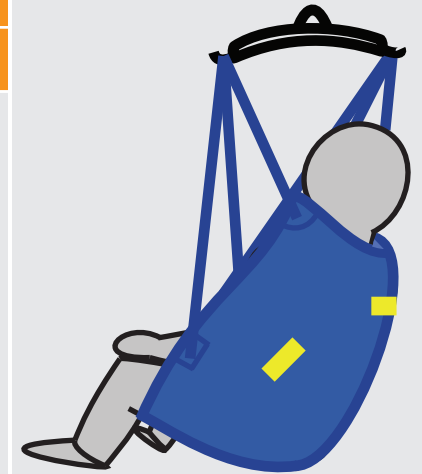

Universal Sling (without Head Support)

Medium UM882	Large UM883
<p>W: 39" H: 47" Best Fits: 140-200LB Capacity: 400LB</p>	<p>W: 43" H: 48" Best Fits: 200-400LB Capacity: 400LB</p>

Specifications are a guideline only and are subject to change without notice.

Universal Sling (with Head Support)

Small UMH831	Medium UMH832	Large UMH833
<p>W: 33" H: 49" Best Fits: 85-140LB Capacity: 400LB</p>	<p>W: 38.5" H: 54" Best Fits: 140-200LB Capacity: 400LB</p>	<p>W: 42.5" H: 59" Best Fits: 200-400LB Capacity: 400LB</p>