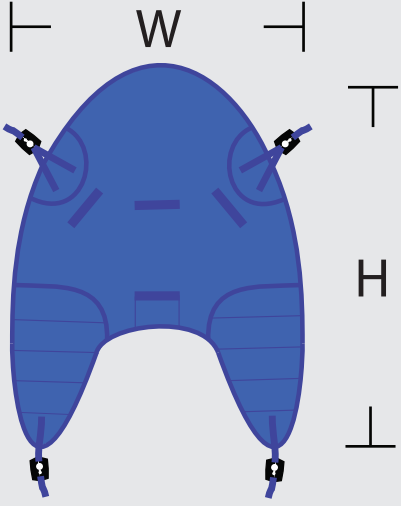

Arjo® Replacement Sling

Medium MAA4000M-M	Large MAA4000M-L	Extra Large MAA4000M-XL
W: 35" H: 47"	W: 38" H: 51"	W: 42" H: 55"
Capacity: 600LB	Capacity: 600LB	Capacity: 600LB

Specifications are a guideline only and are subject to change without notice.

Arjo® Replacement SPS Sling

Medium MFA4000M-M	Large MFA4000M-L	Extra Large MFA4000M-XL
W: 35" H: 47"	W: 38" H: 51"	W: 42" H: 55"
Capacity: 600LB	Capacity: 600LB	Capacity: 600LB

Specifications are a guideline only and are subject to change without notice.