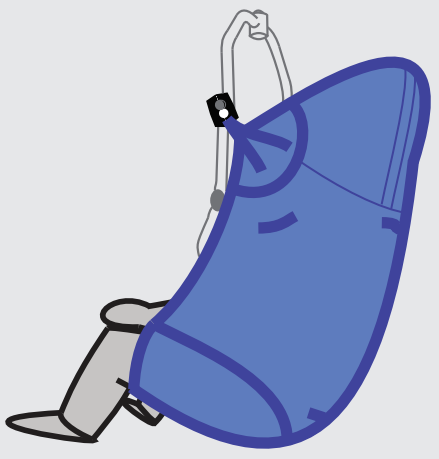

Arjo® Replacement Sling

Medium MAA4000M-M	Large MAA4000M-L	Extra Large MAA4000M-XL
W: 35" H: 47"	W: 38" H: 51"	W: 42" H: 55"
Capacity: 600LB	Capacity: 600LB	Capacity: 600LB

Specifications are a guideline only and are subject to change without notice.

Arjo® Replacement SPS Sling

Medium MFA4000M-M	Large MFA4000M-L	Extra Large MFA4000M-XL
W: 35" H: 47"	W: 38" H: 51"	W: 42" H: 55"
Capacity: 600LB	Capacity: 600LB	Capacity: 600LB

Specifications are a guideline only and are subject to change without notice.