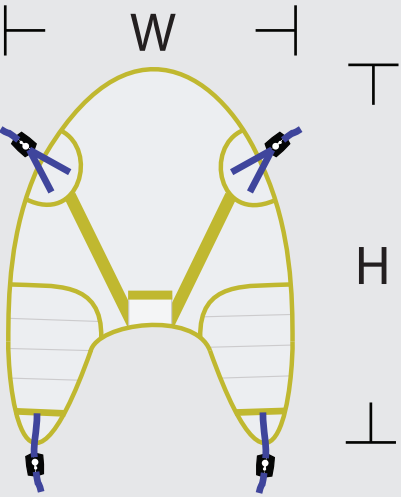

Arjo® Replacement Sling

Medium MAA4000M-M	Large MAA4000M-L	Extra Large MAA4000M-XL
W: 35" H: 47"	W: 38" H: 51"	W: 42" H: 55"
Capacity: 600LB	Capacity: 600LB	Capacity: 600LB

Specifications are a guideline only and are subject to change without notice.

Arjo® Replacement SPS Sling

Medium MFA4000M-M	Large MFA4000M-L	Extra Large MFA4000M-XL
W: 35" H: 47"	W: 38" H: 51"	W: 42" H: 55"
Capacity: 600LB	Capacity: 600LB	Capacity: 600LB

Specifications are a guideline only and are subject to change without notice.