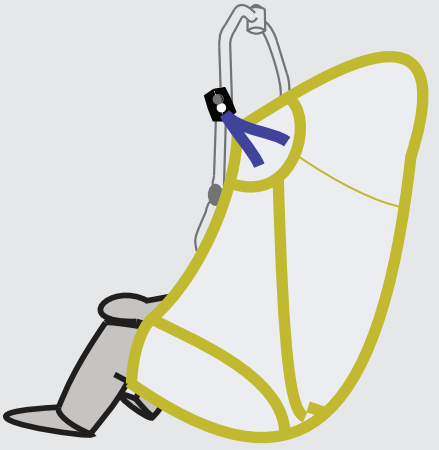

Arjo® Replacement Sling

Medium MAA4000M-M	Large MAA4000M-L	Extra Large MAA4000M-XL
W: 35" H: 47"	W: 38" H: 51"	W: 42" H: 55"
Capacity: 600LB	Capacity: 600LB	Capacity: 600LB

Specifications are a guideline only and are subject to change without notice.

Arjo® Replacement SPS Sling

Medium MFA4000M-M	Large MFA4000M-L	Extra Large MFA4000M-XL
W: 35" H: 47"	W: 38" H: 51"	W: 42" H: 55"
Capacity: 600LB	Capacity: 600LB	Capacity: 600LB

Specifications are a guideline only and are subject to change without notice.