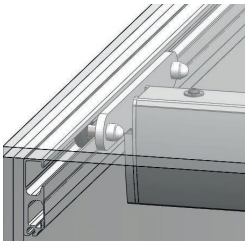

An additional feature is E-Track's profile on the underside, a practical feature for hanging light pictures or other wall decorations, removing the need to make holes in the wall.

An aluminum cover plate locks onto the lower fixing channel concealing unsightly electrical cables and screws. And if a room has E-Track installed but is not being used for overhead lifting, then a second cover plate can be clicked into the upper channel transforming E-Track into a flat, fully closed wall panel.

## Key standard functions

Can be mounted on almost any type of wall construction

## Accessories

A range of accessories are available for E-track such as brackets for hanging pictures etc.

A range of brackets for different installation purposes.

**Bestcare**  
L.L.C.

**ergolet**

2920 Pacific Drive  
Norcross, GA 30071  
U.S.A  
[www.bestcarellc.com](http://www.bestcarellc.com)  
[info@bestcarellc.com](mailto:info@bestcarellc.com)

Unique telescopic cart to compensate for varying wall widths.

Quick and easy to install. Saves time and reduces costs.

Discreet thin profile.

The profile has an extra track underneath, which can be used to hang pictures, book shelves or other wall decorations.