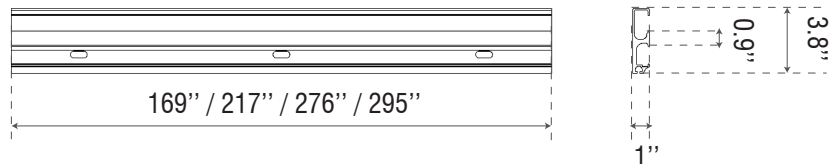

Consult the Technical manual for further specifications. All figures and measurements are for guidance only and may differ in actual situations. Bestcare reserves the right to make changes without notice.

Product photos may include accessories. Consult your dealer.

2920 Pacific Drive
Norcross, GA 30071
U.S.A
www.bestcarellc.com
info@bestcarellc.com