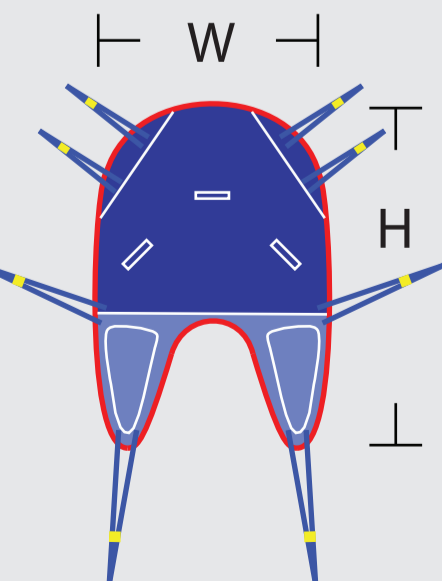

## Universal Padded Sling (without Head Support)

Medium UP892	Large UP893	2 Extra Large UP894
W: 38" H: 50" Best Fits: 140-200LB Capacity: 400LB	W: 44.5" H: 51" Best Fits: 200-450LB Capacity: 450LB	W: 46" H: 59" Best Fits: 400-600LB Capacity: 600LB

## Universal Padded Sling (with Head Support)

Small UPH861	Medium UPH862	Large UPH863	2 Extra Large UPH864
W: 31.5" H: 50" Best Fits: 85-140LB Capacity: 400LB	W: 38" H: 54" Best Fits: 140-200LB Capacity: 400LB	W: 44" H: 64" Best Fits: 200-450LB Capacity: 450LB	W: 48" H: 73" Best Fits: 400-600LB Capacity: 600LB