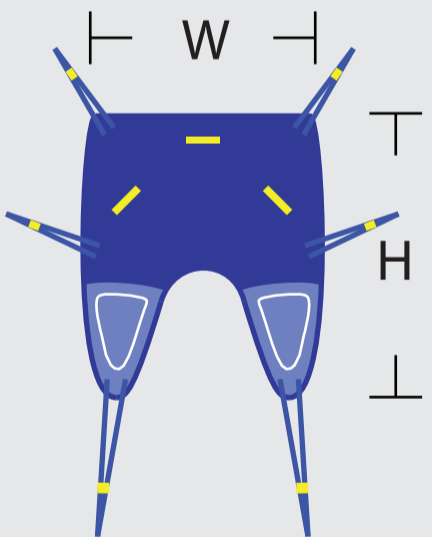

## Universal Sling (without Head Support)

Medium UM882	Large UM883
W: 39" H: 47" Best Fits: 140-200LB Capacity: 400LB	W: 43" H: 48" Best Fits: 200-450LB Capacity: 450LB

Specifications are a guideline only and are subject to change without notice.

## Universal SLing (with Head Support)

Small UMH831	Medium UMH832	Large UMH833
W: 33" H: 49" Best Fits: 85-140LB Capacity: 400LB	W: 38.5" H: 54" Best Fits: 140-200LB Capacity: 400LB	W: 42.5" H: 59" Best Fits: 200-450LB Capacity: 450LB

## Universal Padded Sling (without Head Support)

Medium UP892	Large UP893	2 Extra Large UP894
W: 38" H: 50" Best Fits: 140-200LB Capacity: 400LB	W: 44.5" H: 51" Best Fits: 200-450LB Capacity: 450LB	W: 46" H: 59" Best Fits: 400-600LB Capacity: 600LB