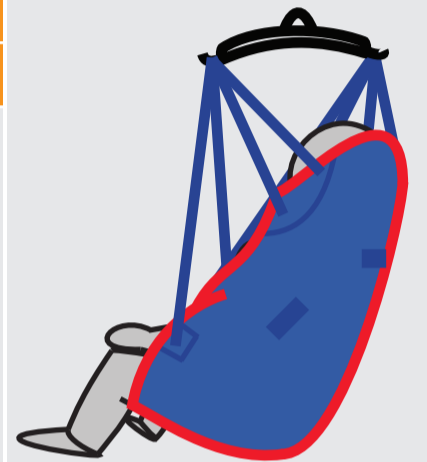

## Universal Sling (without Head Support)

Medium UM882	Large UM883
W: 39" H: 47" Best Fits: 140-200LB Capacity: 400LB	W: 43" H: 48" Best Fits: 200-450LB Capacity: 450LB

Specifications are a guideline only and are subject to change without notice.

## Universal SLing (with Head Support)

Small UMH831	Medium UMH832	Large UMH833
W: 33" H: 49" Best Fits: 85-140LB Capacity: 400LB	W: 38.5" H: 54" Best Fits: 140-200LB Capacity: 400LB	W: 42.5" H: 59" Best Fits: 200-450LB Capacity: 450LB

## Universal Padded Sling (without Head Support)

Medium UP892	Large UP893	2 Extra Large UP894
W: 38" H: 50" Best Fits: 140-200LB Capacity: 400LB	W: 44.5" H: 51" Best Fits: 200-450LB Capacity: 450LB	W: 46" H: 59" Best Fits: 400-600LB Capacity: 600LB