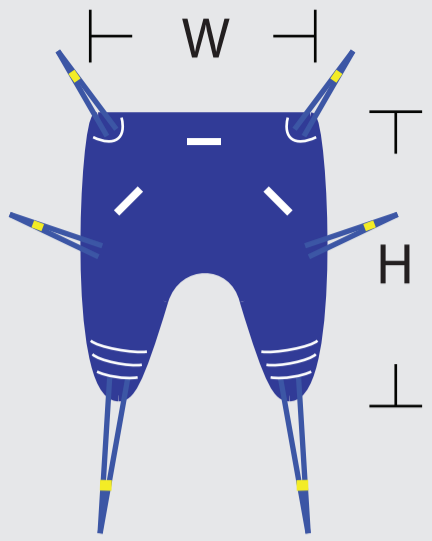

## Universal Sling (without Head Support)

Medium UM882	Large UM883
W: 39" H: 47" Best Fits: 140-200LB Capacity: 400LB	W: 43" H: 48" Best Fits: 200-450LB Capacity: 450LB

Specifications are a guideline only and are subject to change without notice.

## Universal SLing (with Head Support)

Small UMH831	Medium UMH832	Large UMH833
W: 33" H: 49" Best Fits: 85-140LB Capacity: 400LB	W: 38.5" H: 54" Best Fits: 140-200LB Capacity: 400LB	W: 42.5" H: 59" Best Fits: 200-450LB Capacity: 450LB

## Universal Padded Sling (without Head Support)

Medium UP892	Large UP893	2 Extra Large UP894
W: 38" H: 50" Best Fits: 140-200LB Capacity: 400LB	W: 44.5" H: 51" Best Fits: 200-450LB Capacity: 450LB	W: 46" H: 59" Best Fits: 400-600LB Capacity: 600LB

## Universal Padded Sling (with Head Support)

Small UPH861	Medium UPH862	Large UPH863	2 Extra Large UPH864
W: 31.5" H: 50" Best Fits: 85-140LB Capacity: 400LB	W: 38" H: 54" Best Fits: 140-200LB Capacity: 400LB	W: 44" H: 64" Best Fits: 200-450LB Capacity: 450LB	W: 48" H: 73" Best Fits: 400-600LB Capacity: 600LB