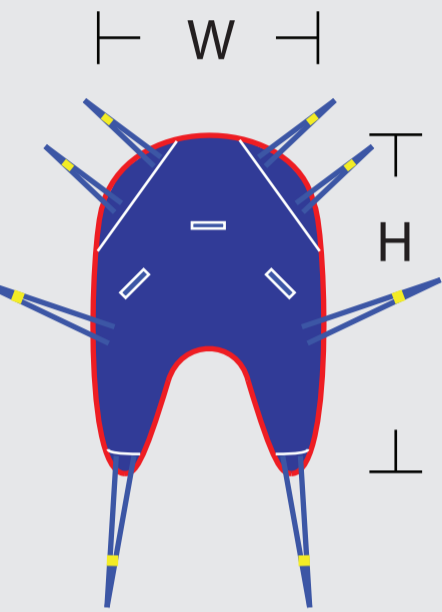

## Universal Sling (without Head Support)

Medium UM882	Large UM883
W: 39" H: 47" Best Fits: 140-200LB Capacity: 400LB	W: 43" H: 48" Best Fits: 200-450LB Capacity: 450LB

Specifications are a guideline only and are subject to change without notice.

## Universal SLing (with Head Support)

Small UMH831	Medium UMH832	Large UMH833
W: 33" H: 49" Best Fits: 85-140LB Capacity: 400LB	W: 38.5" H: 54" Best Fits: 140-200LB Capacity: 400LB	W: 42.5" H: 59" Best Fits: 200-450LB Capacity: 450LB