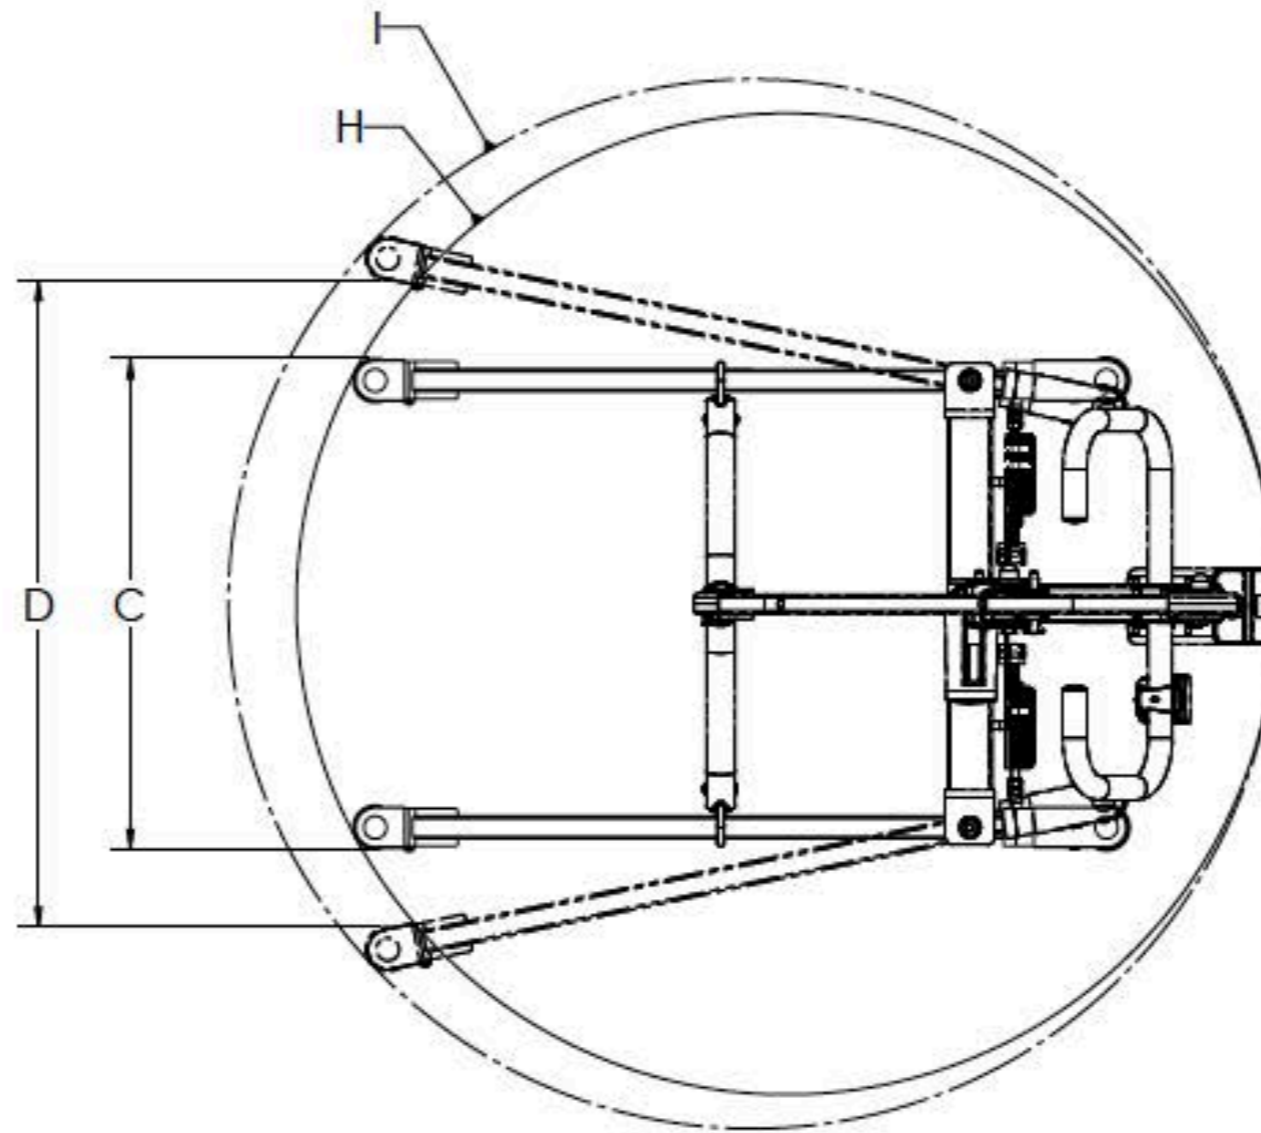

Dimension of PL400EF

400LB / 182KG CAPACITY

Dimensions & Specifications		
A	Safe Working Load	400 lb 182 kg
B	Base Length	41.0" 1041mm
C	Base External Width - Closed	25.6" 650mm
D	Base Internal Width - Opened	32.0" 813mm
E	Mast Height	48.3" 1227mm
F	Front Caster Height	4.7" 119mm
G	Lifting Height - Lowest	18.5" 465mm
H	Lifting Height - Highest	67.2" 1707mm
I	Base Opened Turning Diameter	55" 1384.9mm
H	Base Closed Turning Diameter	51" 1306.5mm
	Unloaded Lift Weight	89.7 lb 40.8 kg