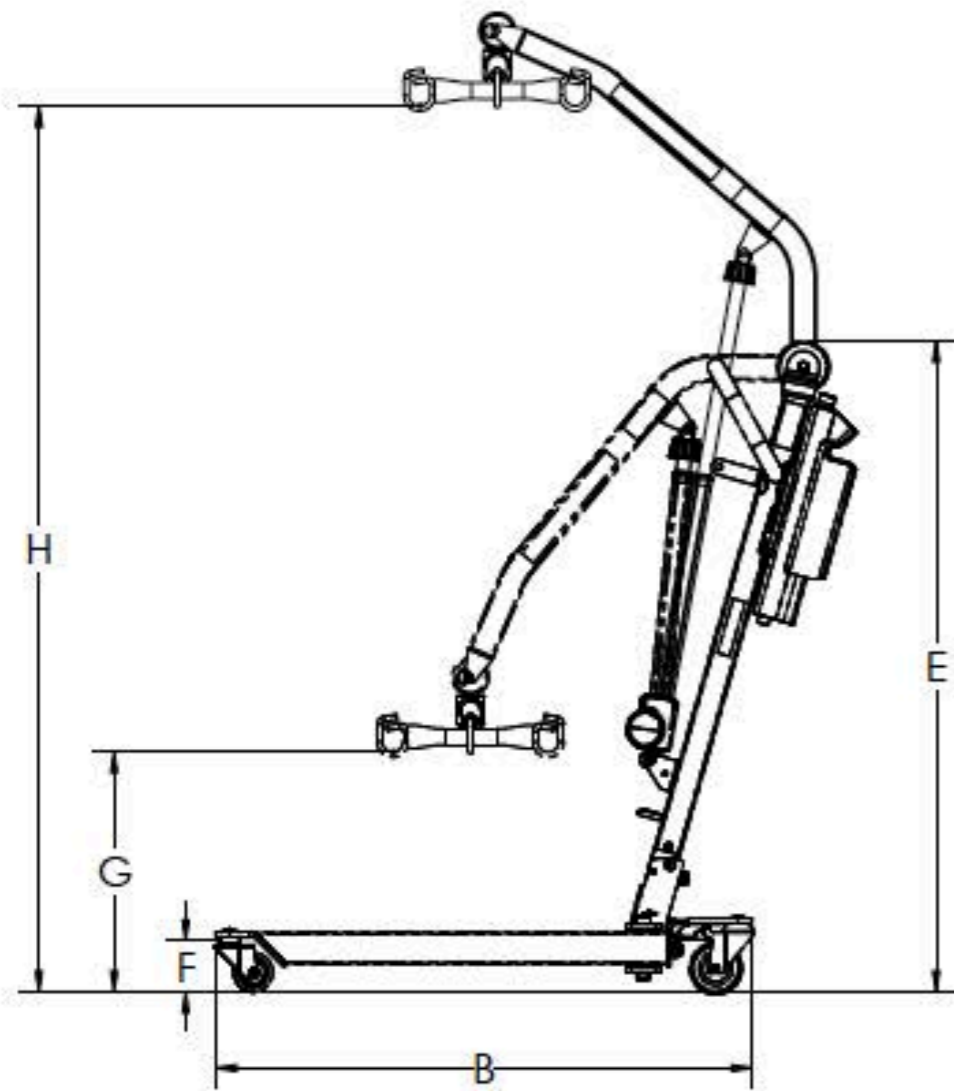

Dimension of PL400EF

400LB / 182KG CAPACITY

Dimensions & Specifications		
A	Safe Working Load	400 lb 182 kg
B	Base Length	41.0" 1041mm
C	Base External Width - Closed	25.6" 650mm
D	Base Internal Width - Opened	32.0" 813mm
E	Mast Height	48.3" 1227mm
F	Front Caster Height	4.7" 119mm
G	Lifting Height - Lowest	18.5" 465mm
H	Lifting Height - Highest	67.2" 1707mm
I	Base Opened Turning Diameter	55" 1384.9mm
H	Base Closed Turning Diameter	51" 1306.5mm
	Unloaded Lift Weight	89.7 lb 40.8 kg